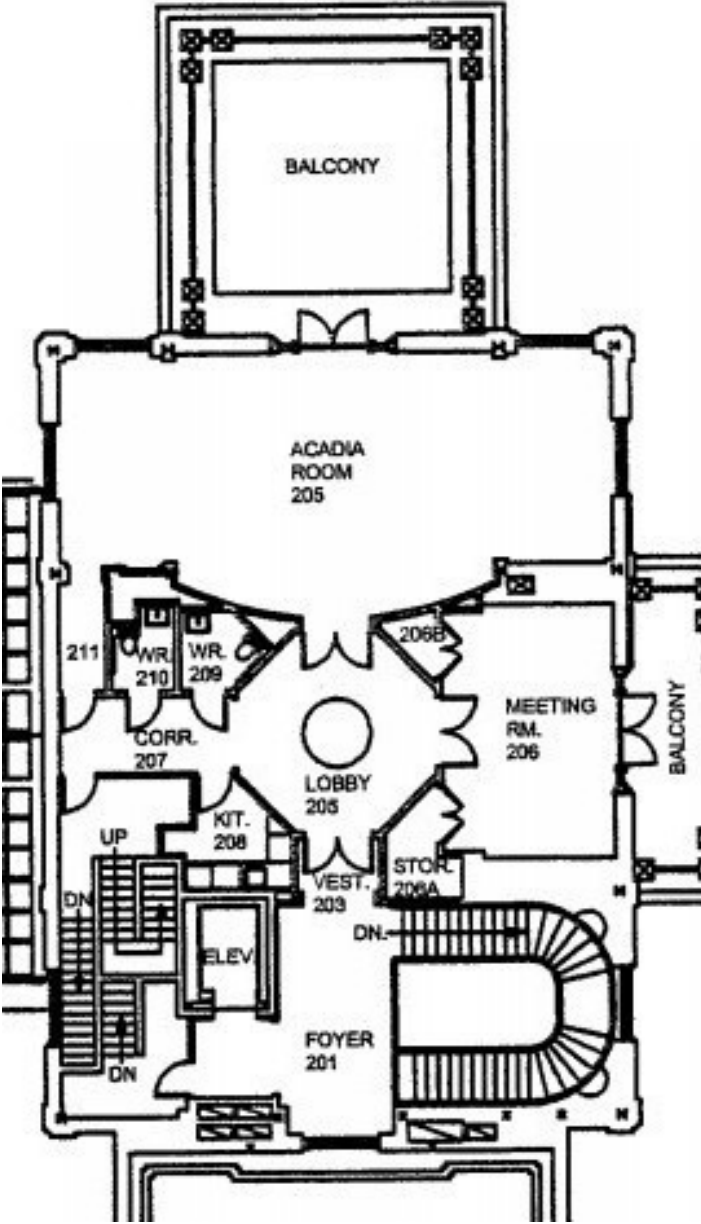

K.C. Irving Environmental Science Centre Upper Level