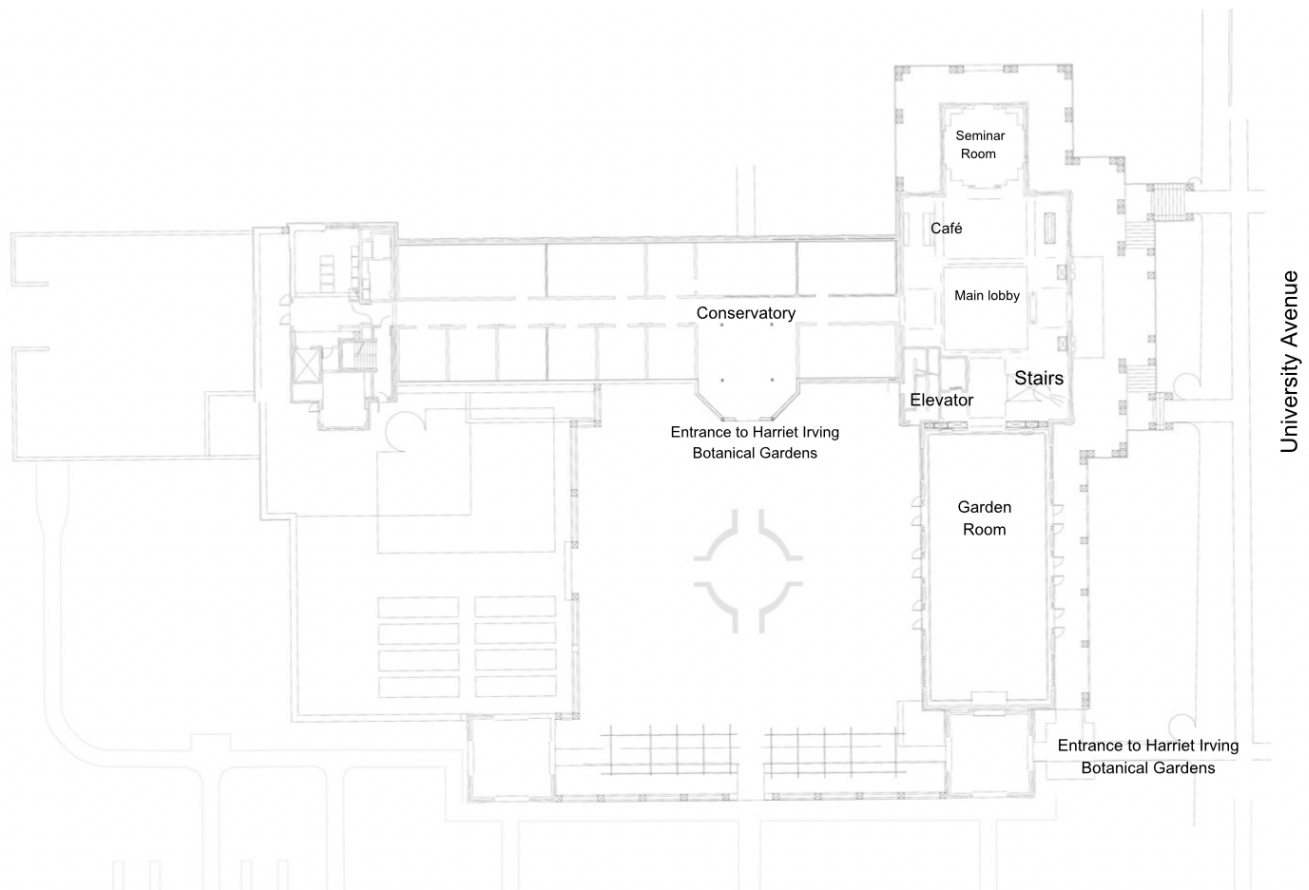

K.C. Irving Environmental Science Centre Main Floor Public Spaces

Notes:

Washrooms are in the lower level, down the staircase or elevator. There is also a water bottle fill station

We welcome visitors to walk through the research corridor beyond the conservatory to see posters about our various projects.

Summer 2024 Café hours: weekdays 10-6, weekends, 10-4

K.C. Irving Environmental Science Centre Upper Level

K.C. Irving Environmental Science Centre Lower Level Public Spaces